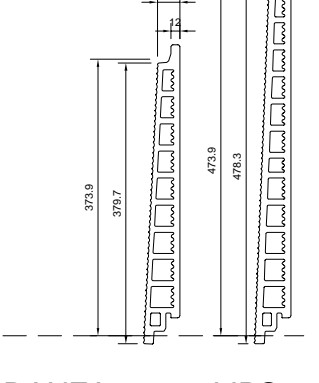

DANZA 8mm LIPS

DANZA 12mm LIPS