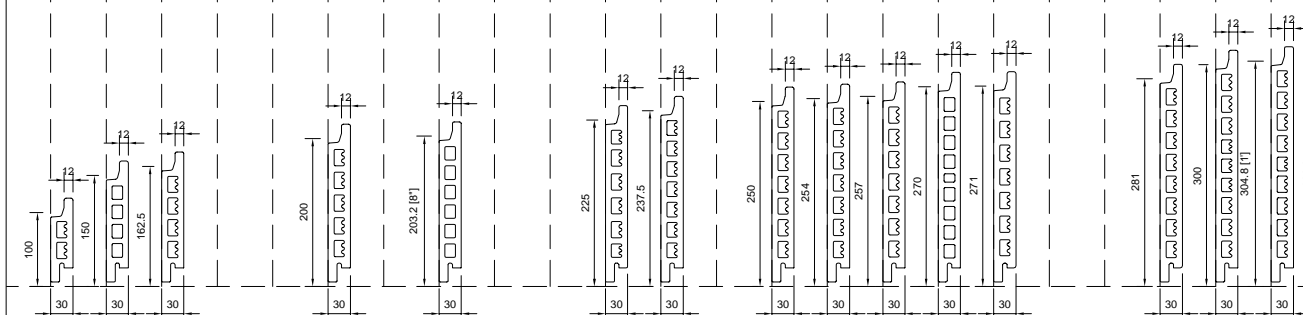

TAMPA 8mm LIPS

TAMPA TILES 12mm LIPS