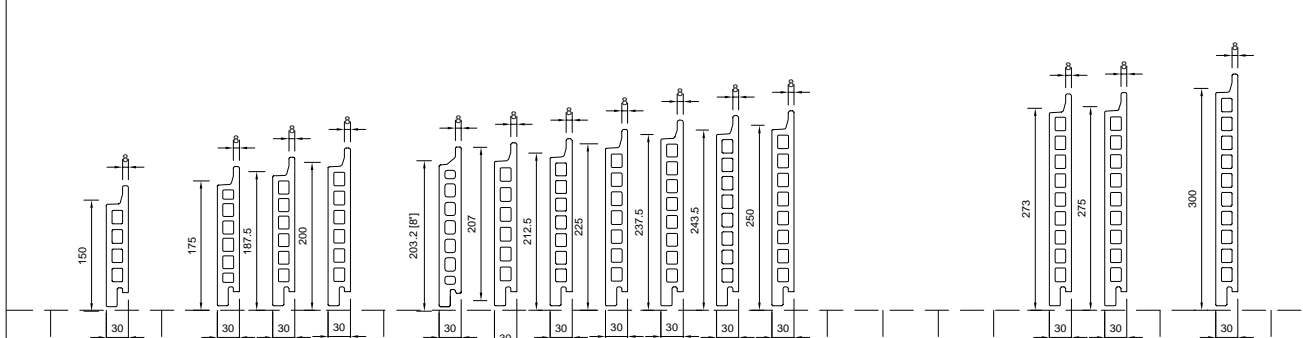

SPECIAL EDITION TILES

TERZO 8mm LIPS

TERZO 12mm LIPS

LINEO 8mm LIPS

LINEO 12mm LIPS

DANZA 8mm LIPS

DANZA 12mm LIPS

TAMPA 8mm LIPS

TAMPA TILES 12mm LIPS

PORTRAIT TILES

BARRO

STANDARD TILE COLOURS

- **REDS**
- SALMON PASTEL RED
- TUSCAN RED
- NATURAL RED
- TIZIAN RED
- BURGUNDY
- LIGHT BROWN
- COFFEE
- RED BROWN
- CHOCOLATE

- **GREYS**
- BRIGHT GREY
- SILVER GREY
- LIGHT GREY
- PLATINUM GREY
- GRANITE GREY
- IRON GREY
- FERRO GREY
- BASALT
- VOLCANO GREY
- VOLCANO BLACK

- **CREAMS**
- PEARL WHITE
- CREAM
- CARRARA WHITE
- APRICOT BEIGE
- SAND
- SAHARA YELLOW

- **OTHERS**
- GLACIER BLUE

JOINT SIZES
VERTICAL TILE JOINTS = 4 & 8mm
HORIZONTAL TILE JOINTS = 12mm

Rev.	Date	Comments
Telling Architectural Ltd 7 The Dell Enterprise Drive Four Ashes Wolverhampton WV10 7DF Tel : 01902 797 700 Fax : 01902 797 720		
© Telling Architectural Ltd Do not scale from this drawing. If in doubt ask		
Material : ARGETON TERRACOTTA		
Series : TAMPA, TERZO, LINEO, DANZA AND BARRO		
Drawing Title : STANDARD DIE RANGE		
Scale : 1 : 5	Drawn : psk Date : AUGUST 15	
Size : A3	Drawing No. : ARG-DIES	Rev. : F