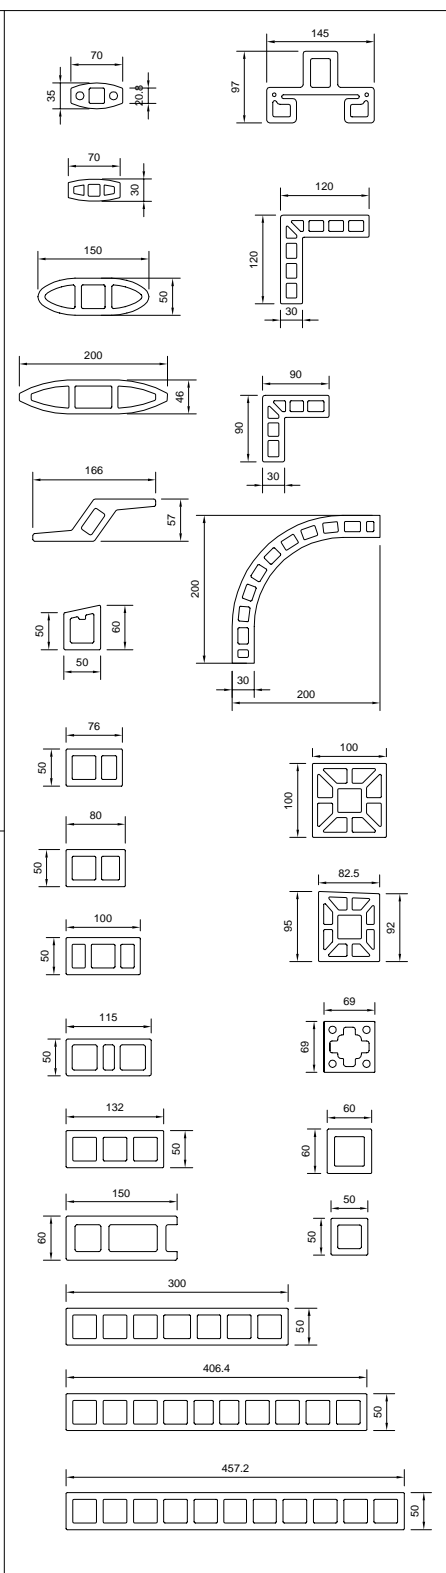

BARRO

STANDARD TILE COLOURS

- **REDS**
- SALMON PASTEL RED
- TUSCAN RED
- NATURAL RED
- TIZIAN RED
- BURGUNDY
- LIGHT BROWN
- COFFEE
- RED BROWN
- CHOCOLATE

- **GREYS**
- BRIGHT GREY
- SILVER GREY
- LIGHT GREY
- PLATINUM GREY
- GRANITE GREY
- IRON GREY
- FERRO GREY
- BASALT
- VOLCANO GREY
- VOLCANO BLACK

- **CREAMS**
- PEARL WHITE
- CREAM
- CARRARA WHITE
- APRICOT BEIGE
- SAND
- SAHARA YELLOW

- **OTHERS**
- GLACIER BLUE

JOINT SIZES
VERTICAL TILE JOINTS = 4 & 8mm
HORIZONTAL TILE JOINTS = 12mm

Rev.	Date	Comments
Telling Architectural Ltd 7 The Dell Enterprise Drive Four Ashes Wolverhampton WV10 7DF Tel : 01902 797 700 Fax : 01902 797 720		
© Telling Architectural Ltd Do not scale from this drawing. If in doubt ask		
Material : ARGETON TERRACOTTA		
Series : TAMPA, TERZO, LINEO, DANZA AND BARRO		
Drawing Title : STANDARD DIE RANGE		
Scale : 1 : 5	Drawn : psk Date : AUGUST 15	
Size : A3	Drawing No. : ARG-DIES	Rev. : F