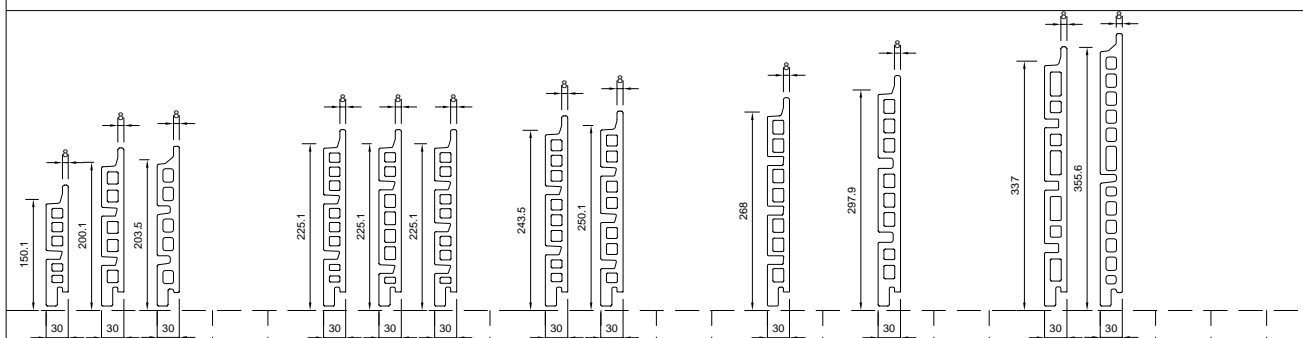

SPECIAL EDITION TILES