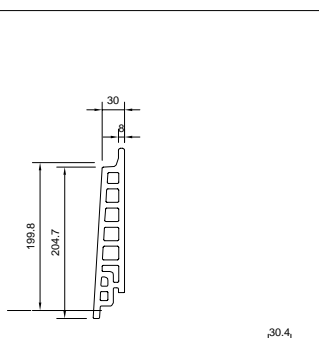

SPECIAL EDITION TILES

TERZO 8mm LIPS

TERZO 12mm LIPS

LINEO 8mm LIPS

LINEO 12mm LIPS

DANZA 8mm LIPS

DANZA 12mm LIPS

TAMPA 8mm LIPS

TAMPA TILES 12mm LIPS

PORTRAIT TILES

BARRO

STANDARD TILE COLOURS

- **REDS**
- SALMON PASTEL RED
- TUSCAN RED
- NATURAL RED
- TIZIAN RED
- BURGUNDY
- LIGHT BROWN
- COFFEE
- RED BROWN
- CHOCOLATE

- **GREYS**
- BRIGHT GREY
- SILVER GREY
- LIGHT GREY
- PLATINUM GREY
- GRANITE GREY
- IRON GREY
- FERRO GREY
- BASALT
- VOLCANO GREY
- VOLCANO BLACK

- **CREAMS**
- PEARL WHITE
- CREAM
- CARRARA WHITE
- APRICOT BEIGE
- SAND
- SAHARA YELLOW

- **OTHERS**
- GLACIER BLUE

JOINT SIZES
VERTICAL TILE JOINTS = 4 & 8mm
HORIZONTAL TILE JOINTS = 12mm

Rev.	Date	Comments
Telling Architectural Ltd 7 The Dell Enterprise Drive Four Ashes Wolverhampton WV10 7DF Tel : 01902 797 700 Fax : 01902 797 720		
© Telling Architectural Ltd Do not scale from this drawing. If in doubt ask		
Material : ARGETON TERRACOTTA		
Series : TAMPA, TERZO, LINEO, DANZA AND BARRO		
Drawing Title : STANDARD DIE RANGE		
Scale : 1 : 5	Drawn : psk Date : AUGUST 15	
Size : A3	Drawing No. : ARG-DIES	Rev. : F