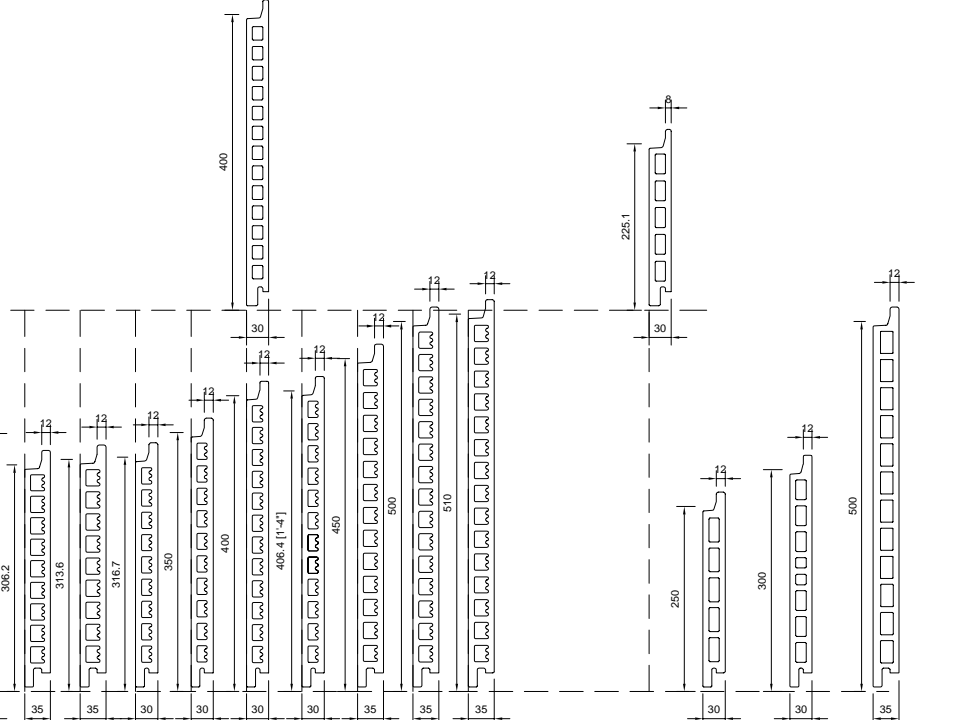

SPECIAL EDITION TILES

TERZO 8mm LIPS

TERZO 12mm LIPS

LINEO 8mm LIPS

LINEO 12mm LIPS

DANZA 8mm LIPS

DANZA 12mm LIPS

TAMPA 8mm LIPS

TAMPA TILES 12mm LIPS

PORTRAIT TILES

BARRO

STANDARD TILE COLOURS

- REDS**
- SALMON PASTEL RED
- TUSCAN RED
- NATURAL RED
- TIZIAN RED
- BURGUNDY
- LIGHT BROWN
- COFFEE
- RED BROWN
- CHOCOLATE

- GREYS**
- BRIGHT GREY
- SILVER GREY
- LIGHT GREY
- PLATINUM GREY
- GRANITE GREY
- IRON GREY
- FERRO GREY
- BASALT
- VOLCANO GREY
- VOLCANO BLACK

- CREAMS**
- PEARL WHITE
- CREAM
- CARRARA WHITE
- APRICOT BEIGE
- SAND
- SAHARA YELLOW

- OTHERS**
- GLACIER BLUE

JOINT SIZES
 VERTICAL TILE JOINTS = 4 & 8mm
 HORIZONTAL TILE JOINTS = 12mm

Rev.	Date	Comments
Telling Architectural Ltd 7 The Dell Enterprise Drive Four Ashes Wolverhampton WV10 7DF Tel : 01902 797 700 Fax : 01902 797 720		
<small>© Telling Architectural Ltd Do not scale from this drawing. If in doubt ask</small>		
Material : ARGETON TERRACOTTA		
Series : TAMPA, TERZO, LINEO, DANZA AND BARRO		
Drawing Title : STANDARD DIE RANGE		
Scale : 1 : 5	Drawn : psk Date : AUGUST 15	
Size : A3	Drawing No. : ARG-DIES	Rev. : F