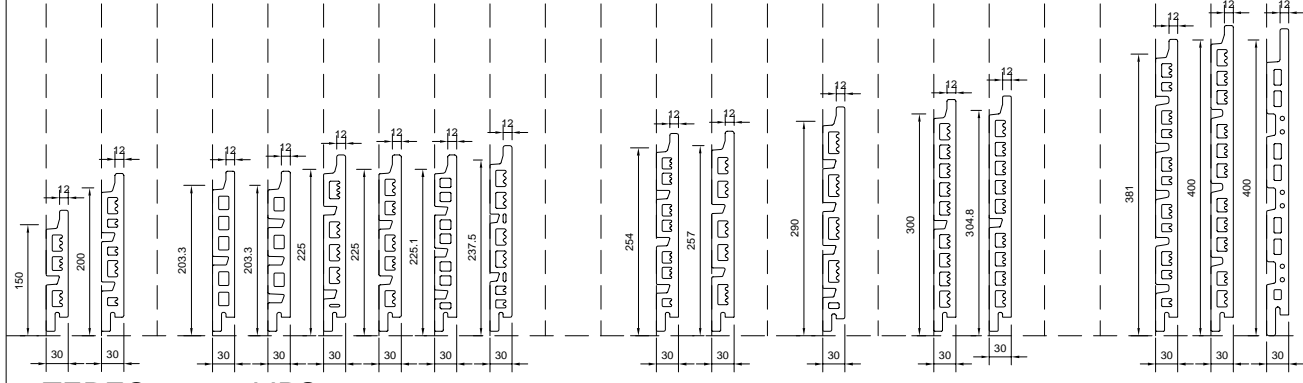

SPECIAL EDITION TILES

TERZO 8mm LIPS

TERZO 12mm LIPS

LINEO 8mm LIPS

LINEO 12mm LIPS

DANZA 8mm LIPS

DANZA 12mm LIPS

TAMPA 8mm LIPS

TAMPA TILES 12mm LIPS

PORTRAIT TILES

BARRO

STANDARD TILE COLOURS

- REDS**
- SALMON PASTEL RED
- TUSCAN RED
- NATURAL RED
- TIZIAN RED
- BURGUNDY
- LIGHT BROWN
- COFFEE
- RED BROWN
- CHOCOLATE

- GREYS**
- BRIGHT GREY
- SILVER GREY
- LIGHT GREY
- PLATINUM GREY
- GRANITE GREY
- IRON GREY
- FERRO GREY
- BASALT
- VOLCANO GREY
- VOLCANO BLACK

- CREAMS**
- PEARL WHITE
- CREAM
- CARRARA WHITE
- APRICOT BEIGE
- SAND
- SAHARA YELLOW

- OTHERS**
- GLACIER BLUE

JOINT SIZES
 VERTICAL TILE JOINTS = 4 & 8mm
 HORIZONTAL TILE JOINTS = 12mm

Rev.	Date	Comments
Telling Architectural Ltd 7 The Dell Enterprise Drive Four Ashes Wolverhampton WV10 7DF Tel : 01902 797 700 Fax : 01902 797 720		
<small>© Telling Architectural Ltd Do not scale from this drawing. If in doubt ask</small>		
Material : ARGETON TERRACOTTA		
Series : TAMPA, TERZO, LINEO, DANZA AND BARRO		
Drawing Title : STANDARD DIE RANGE		
Scale : 1 : 5	Drawn : psk Date : AUGUST 15	
Size : A3	Drawing No. : ARG-DIES	Rev. : F