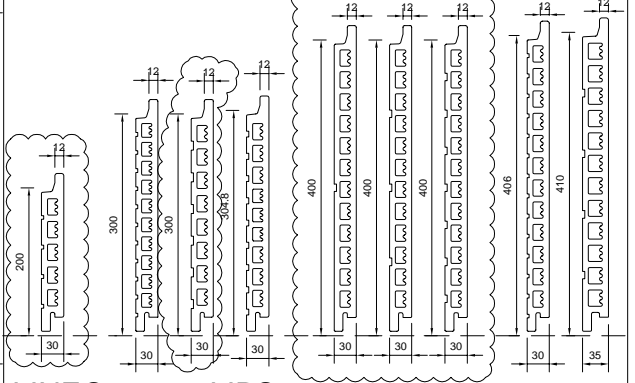

LINEO 8mm LIPS

LINEO 12mm LIPS