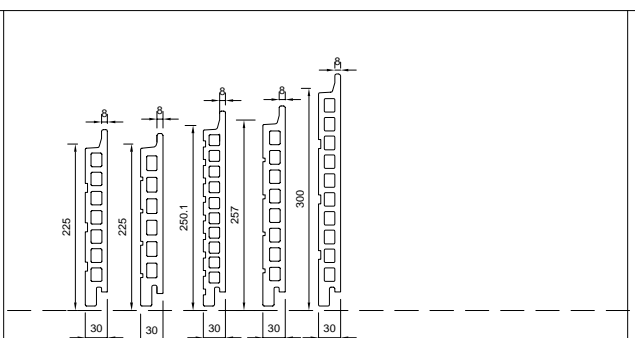

SPECIAL EDITION TILES

TERZO 8mm LIPS

TERZO 12mm LIPS

LINEO 8mm LIPS

LINEO 12mm LIPS

DANZA 8mm LIPS

DANZA 12mm LIPS

TAMPA 8mm LIPS

TAMPA TILES 12mm LIPS

PORTRAIT TILES

BARRO

STANDARD TILE COLOURS

- **REDS**
- SALMON PASTEL RED
- TUSCAN RED
- NATURAL RED
- TIZIAN RED
- BURGUNDY
- LIGHT BROWN
- COFFEE
- RED BROWN
- CHOCOLATE

- **GREYS**
- BRIGHT GREY
- SILVER GREY
- LIGHT GREY
- PLATINUM GREY
- GRANITE GREY
- IRON GREY
- FERRO GREY
- BASALT
- VOLCANO GREY
- VOLCANO BLACK

- **CREAMS**
- PEARL WHITE
- CREAM
- CARRARA WHITE
- APRICOT BEIGE
- SAND
- SAHARA YELLOW

- **OTHERS**
- GLACIER BLUE

JOINT SIZES
VERTICAL TILE JOINTS = 4 & 8mm
HORIZONTAL TILE JOINTS = 12mm

Rev.	Date	Comments
Telling Architectural Ltd 7 The Dell Enterprise Drive Four Ashes Wolverhampton WV10 7DF Tel : 01902 797 700 Fax : 01902 797 720		
© Telling Architectural Ltd Do not scale from this drawing. If in doubt ask		
Material : ARGETON TERRACOTTA		
Series : TAMPA, TERZO, LINEO, DANZA AND BARRO		
Drawing Title : STANDARD DIE RANGE		
Scale : 1 : 5	Drawn : psk Date : AUGUST 15	
Size : A3	Drawing No. : ARG-DIES	Rev. : F